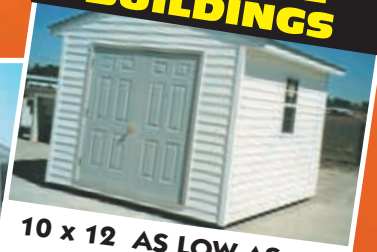

## DECK PACKAGES

12 x 16 AS LOW AS .... **\$599.00**

Package includes:

Lumber, Handrails, Steps, Fasteners and Blueprints.

2 door optional

## GARAGE PACKAGES

24 x 24 AS LOW AS .... **\$3399.00**

Package includes: Lumber, Pre-fab trusses, Vinyl Siding, 2 windows, Entry Door, 9x7 Garage Door, Blueprints, Nails and Hardware

## STORAGE BUILDINGS

10 x 12 AS LOW AS ....  
**\$1699.00**

- Mobile Home Doors
- Windows
- Underpinning

Save 10% on your purchase of any Deck, Garage or Storage Building Package with approved GE Money Credit Card.